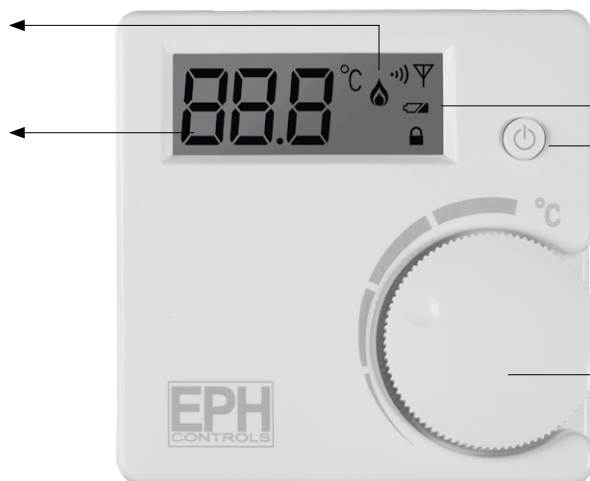

Wireless Non Programmable Thermostat RFRA

Button / Symbol Description

Heating ON symbol

Room temperature

Battery low symbol
On / Off button

Set point handwheel

Setting the Temperature

Rotate the handwheel clockwise to turn up the temperature.

Rotate the handwheel anti-clockwise to turn down the temperature.

On / Off function

By pressing the On / Off button, this turns the thermostat on and off.