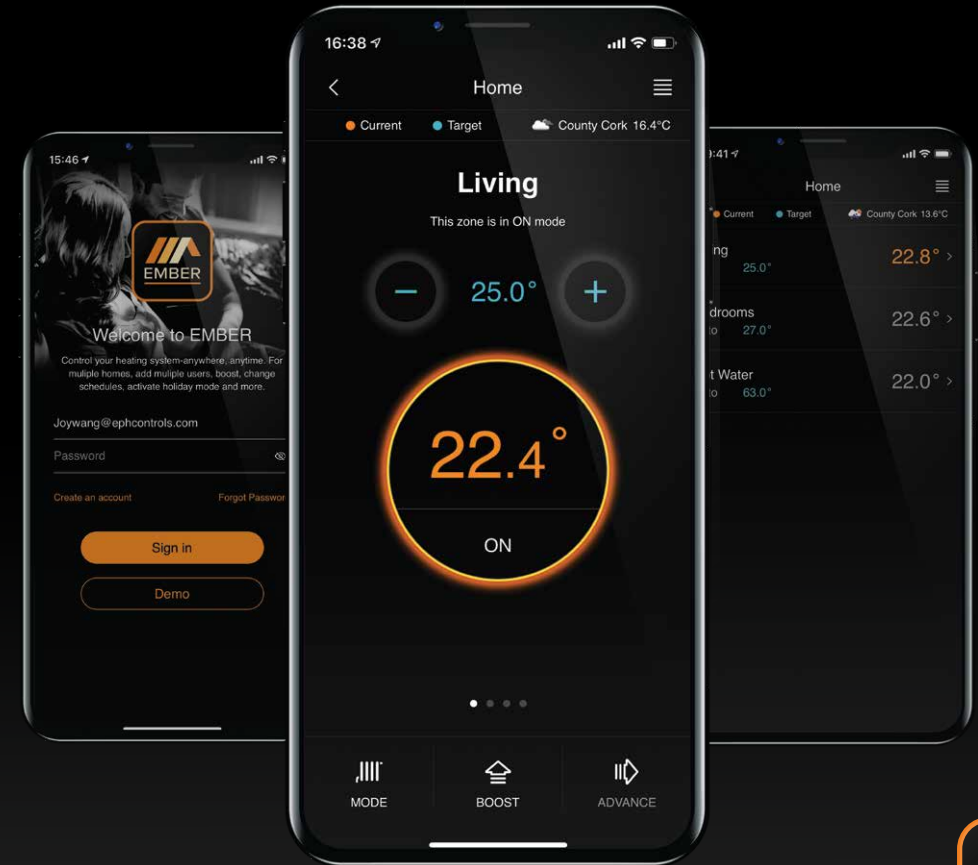

Smart Heating Control System

Control your heating anytime from anywhere using the EMBER App

Your heating controls partner

EPH Controls Ireland

+353 21 434 6238

sales@ephcontrols.com

www.ephcontrols.com

EPH Controls UK

+44 1933 626 396

sales@ephcontrols.co.uk

www.ephcontrols.co.uk

EPH Controls

EPH EMBER

EMBER