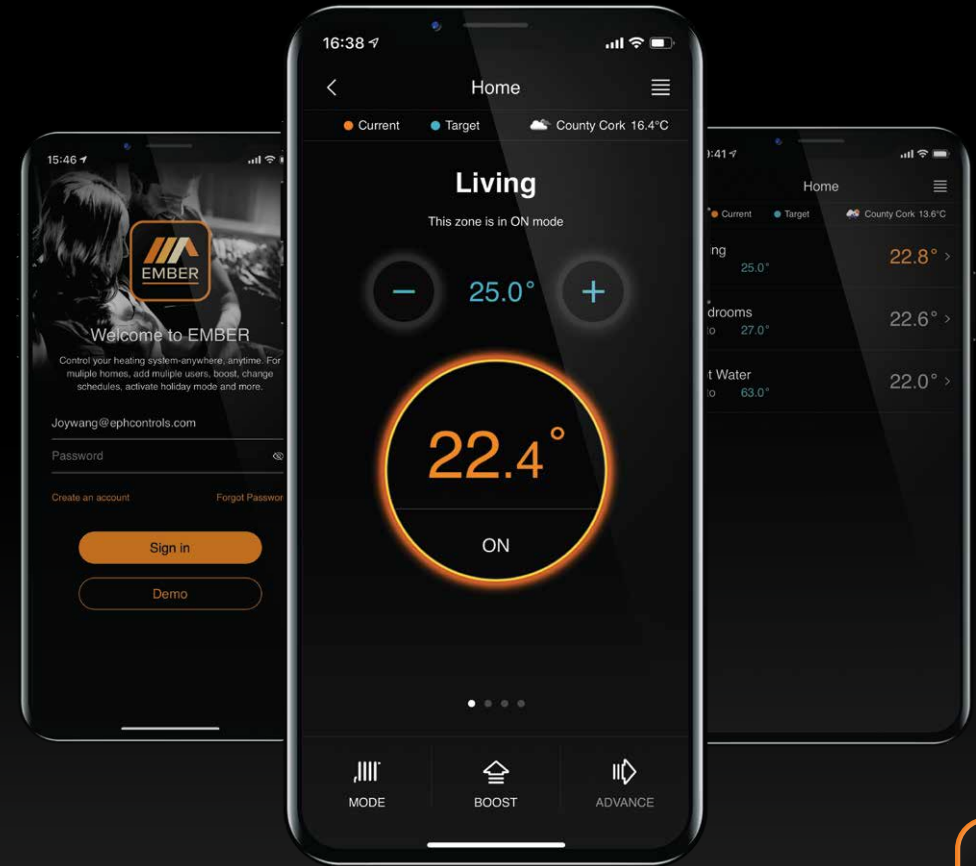

Smart Heating Control System

Control your heating anytime from anywhere using the EMBER App

Your heating controls partner

EPH Controls Ireland

+353 21 434 6238
sales@ephcontrols.com
www.ephcontrols.com

EPH Controls UK

+44 1933 626 396
sales@ephcontrols.co.uk
www.ephcontrols.co.uk